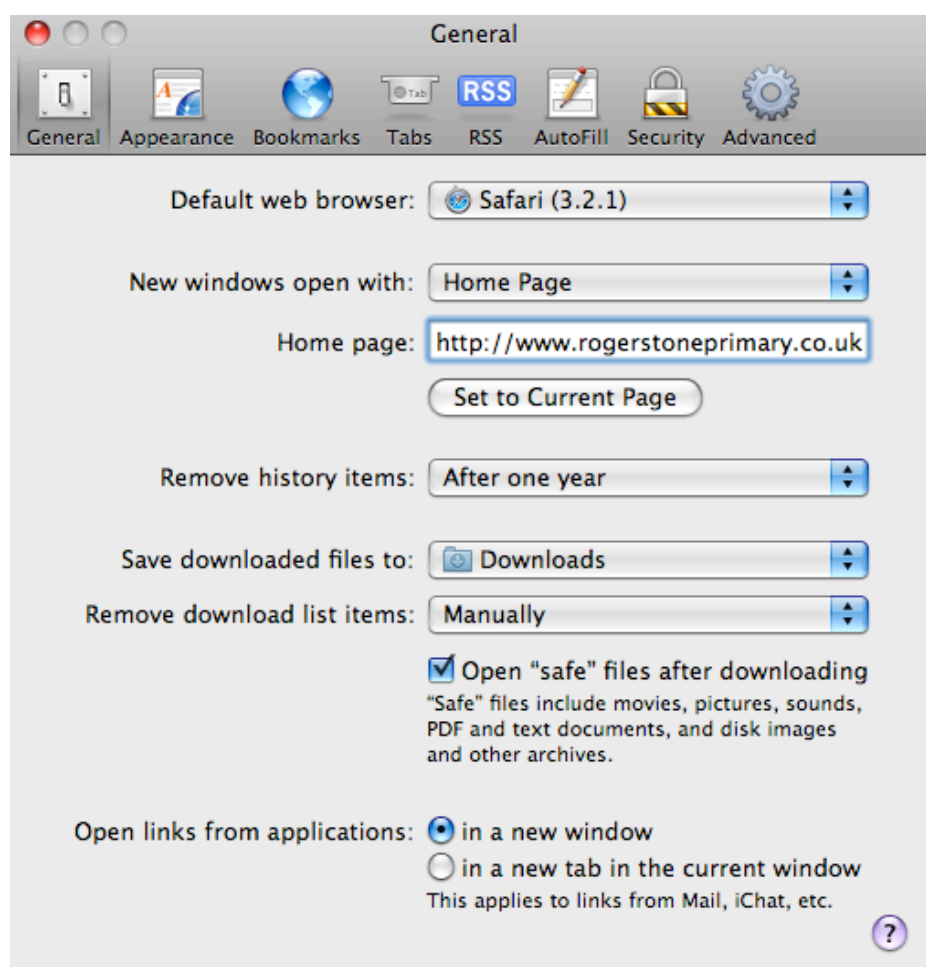

Rogerstone Primary PTA Website

Why not make the PTA website your homepage? That way, every time you start the internet, it will appear – enabling you to get the latest info, and do all your Google searches straight from the PTA website.

The following pages show you how to do it in SAFARI, Internet Explorer and FIREFOX. Other browsers will be similar.

SAFARI

Select SAFARI -> PREFERENCES

Set the homepage to <http://www.rogerstoneprimary.co.uk>