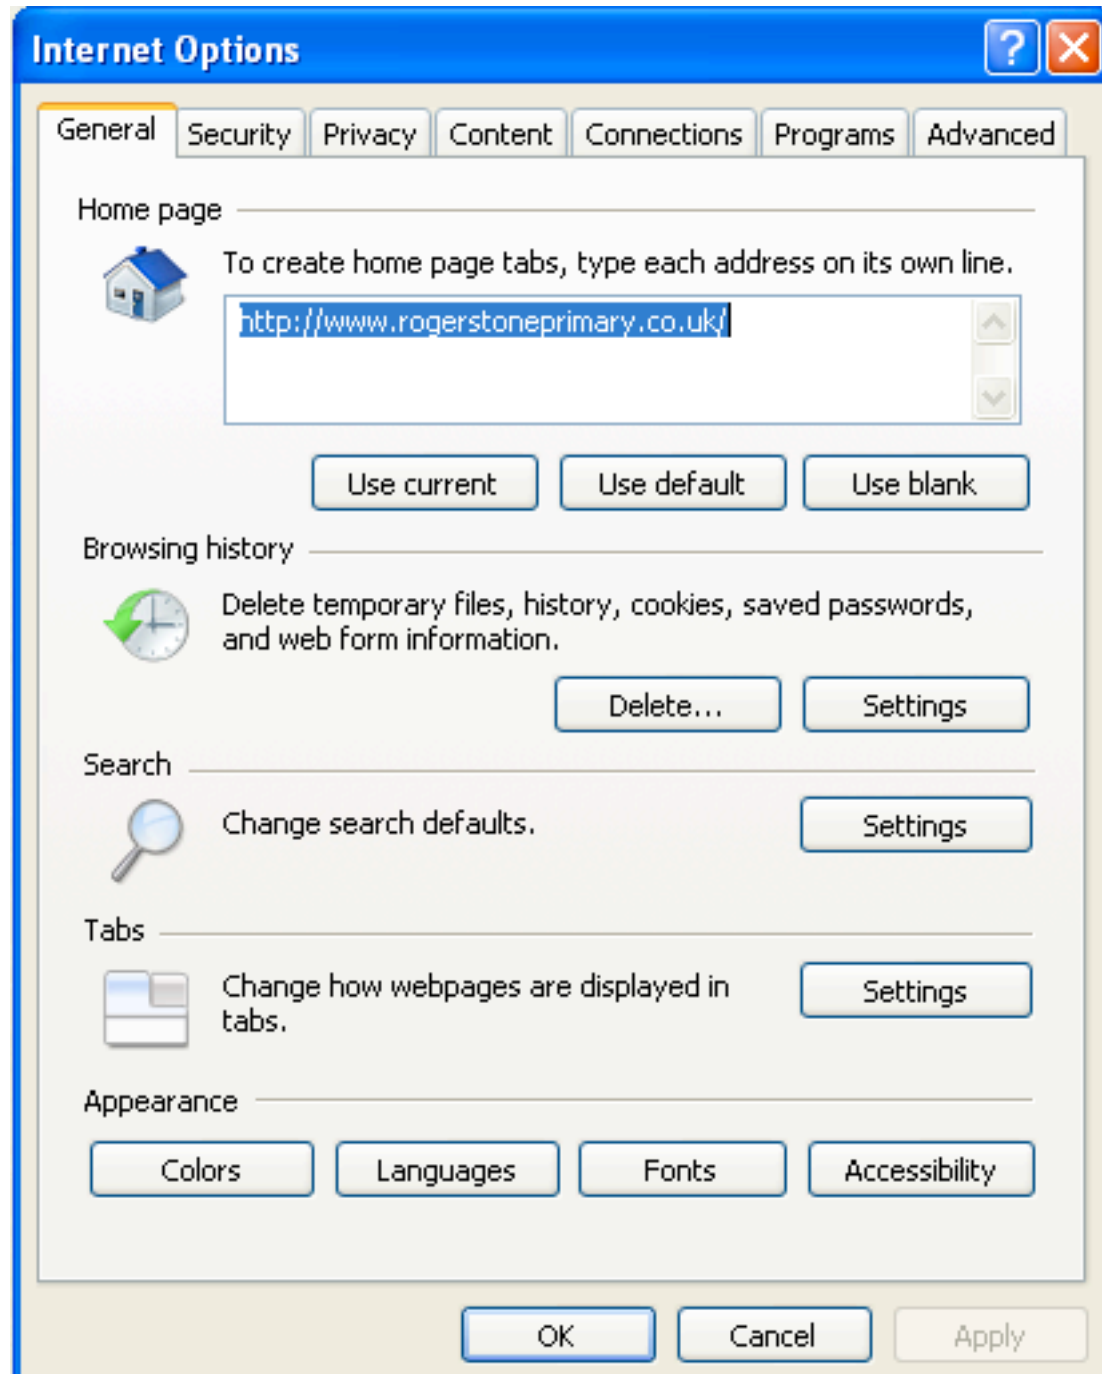

INTERNET EXPLORER

Select TOOLS -> INTERNET OPTIONS

Set the homepage to <http://www.rogerstoneprimary.co.uk>